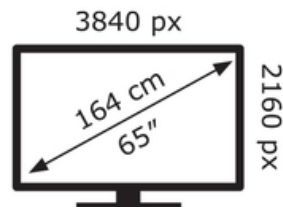

ENERG

LG Electronics

65UQ81003LB

100 kWh/1000h

ABCDEF**G**

141 kWh/1000h

2019/2013